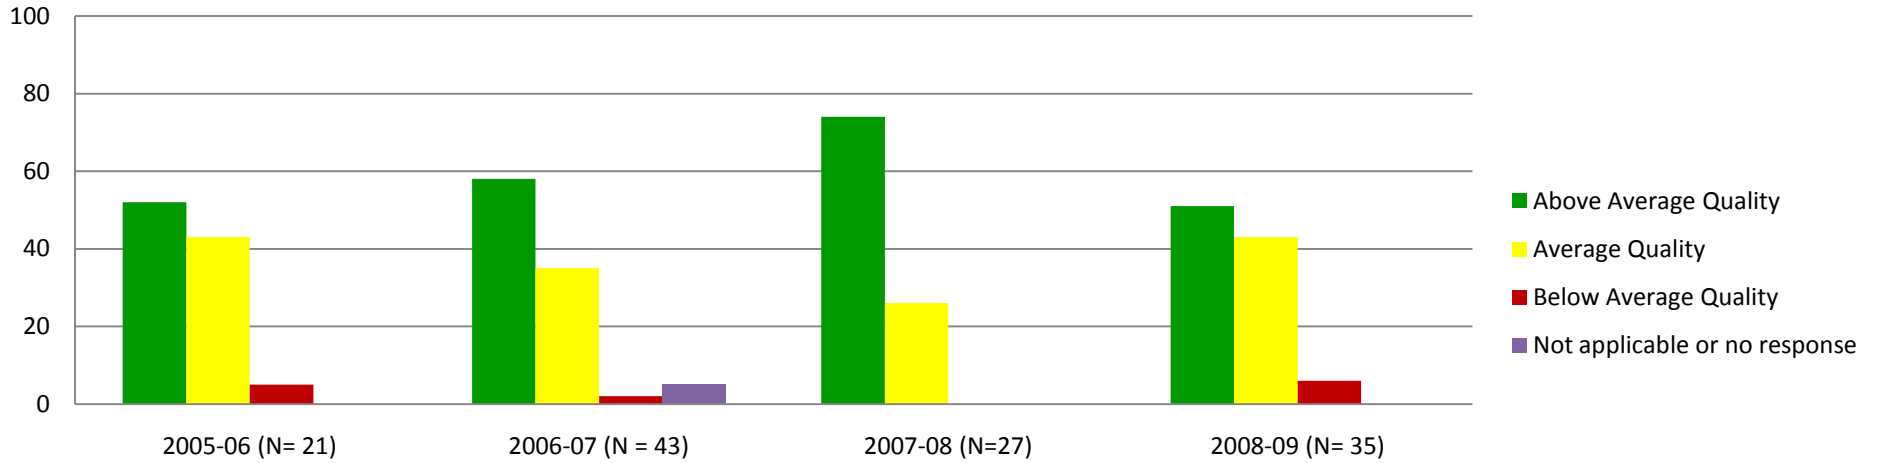

Ratings of Quality of COURSEWORK AND INSTRUCTION Provided in Respondents' Degree Programs: Percentage of responses from graduates of ALL BLOCH SCHOOL Masters Programs for Years indicated

Ratings of Quality of RESEARCH OR CREATIVE ACTIVITY TRAINING Provided in Respondents' Degree Programs: Percentage of responses from graduates of ALL BLOCH SCHOOL Masters Programs for Years indicated