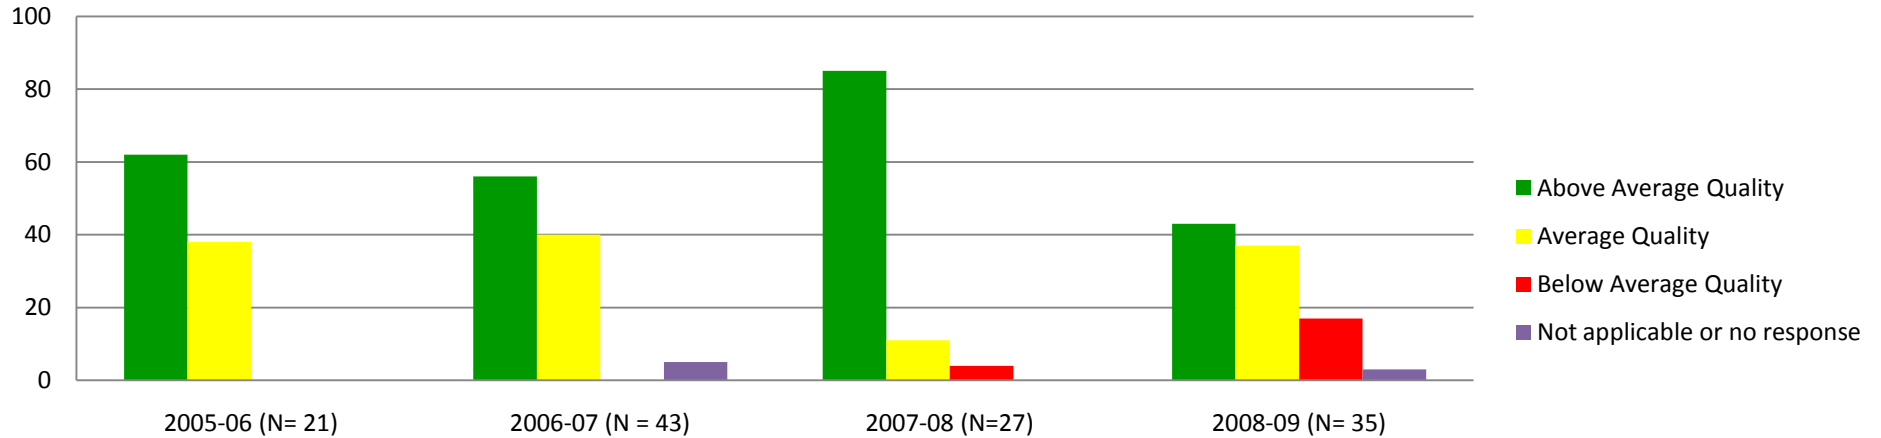

**Ratings of Quality of FACULTY in Respondents' in Degree Programs:
Percentage of responses from graduates of ALL BLOCH SCHOOL Masters
Programs for Years indicated**