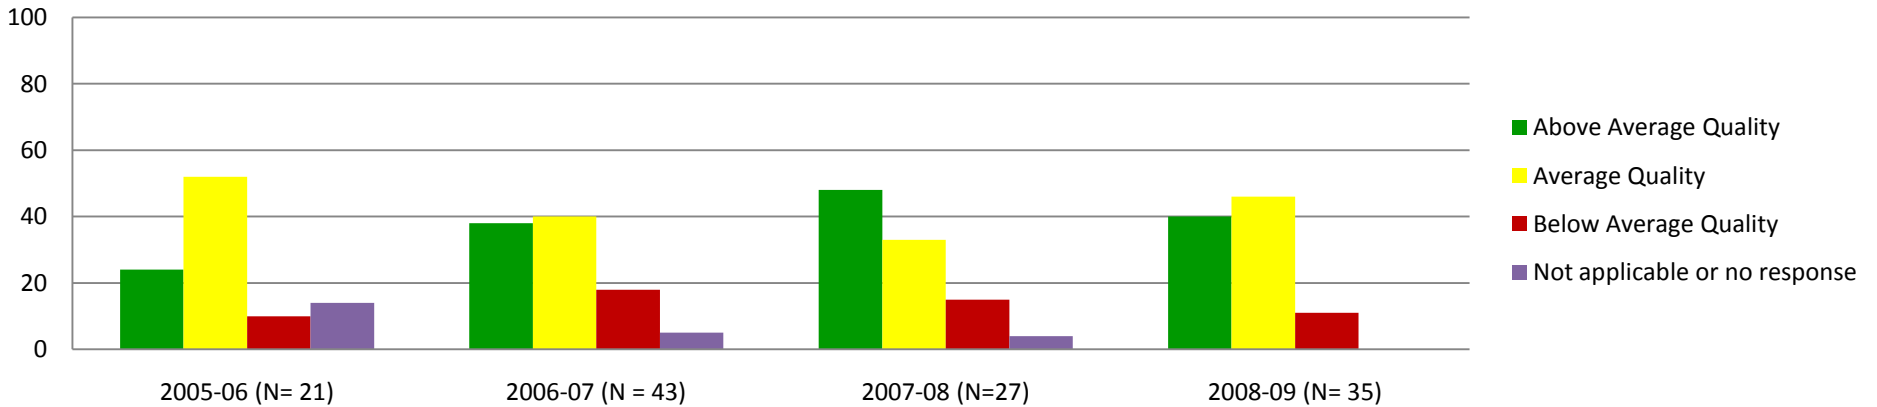

Ratings of Quality of COURSEWORK AND INSTRUCTION Provided in Respondents' Degree Programs: Percentage of responses from graduates of ALL BLOCH SCHOOL Masters Programs for Years indicated

Ratings of Quality of RESEARCH OR CREATIVE ACTIVITY TRAINING Provided in Respondents' Degree Programs: Percentage of responses from graduates of ALL BLOCH SCHOOL Masters Programs for Years indicated