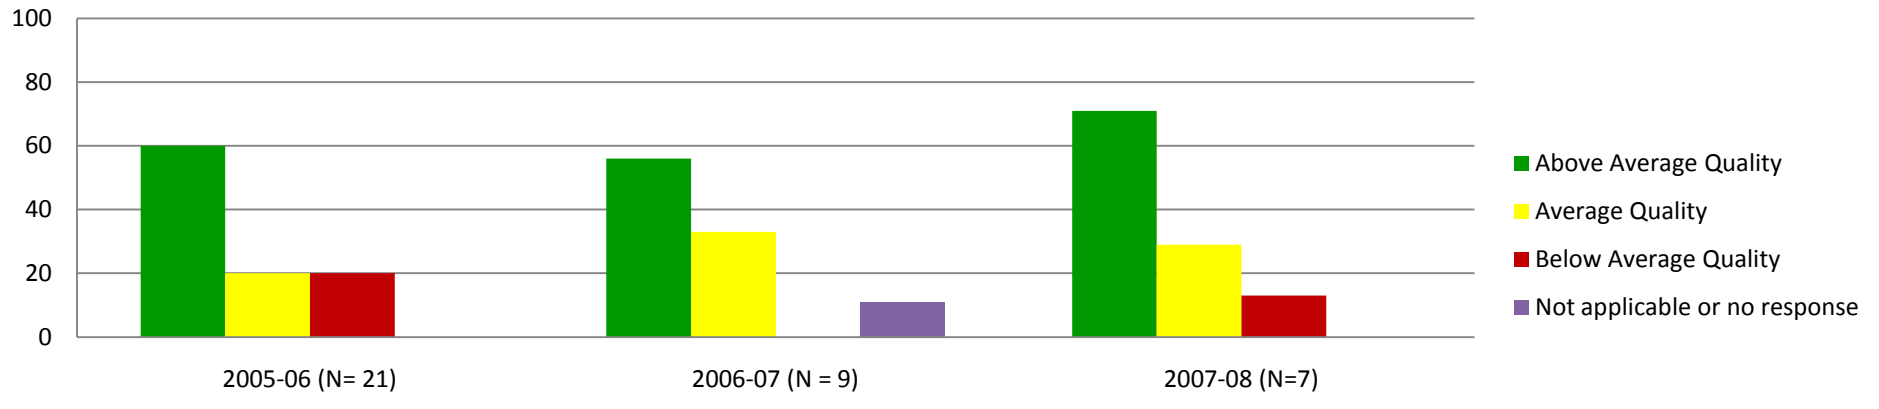

Ratings of Quality of COURSEWORK AND INSTRUCTION Provided in Respondents' Degree Programs: Percentage of responses from graduates of ALL CONSERVATORY OF MUSIC & DANCE Masters Programs for Years indicated