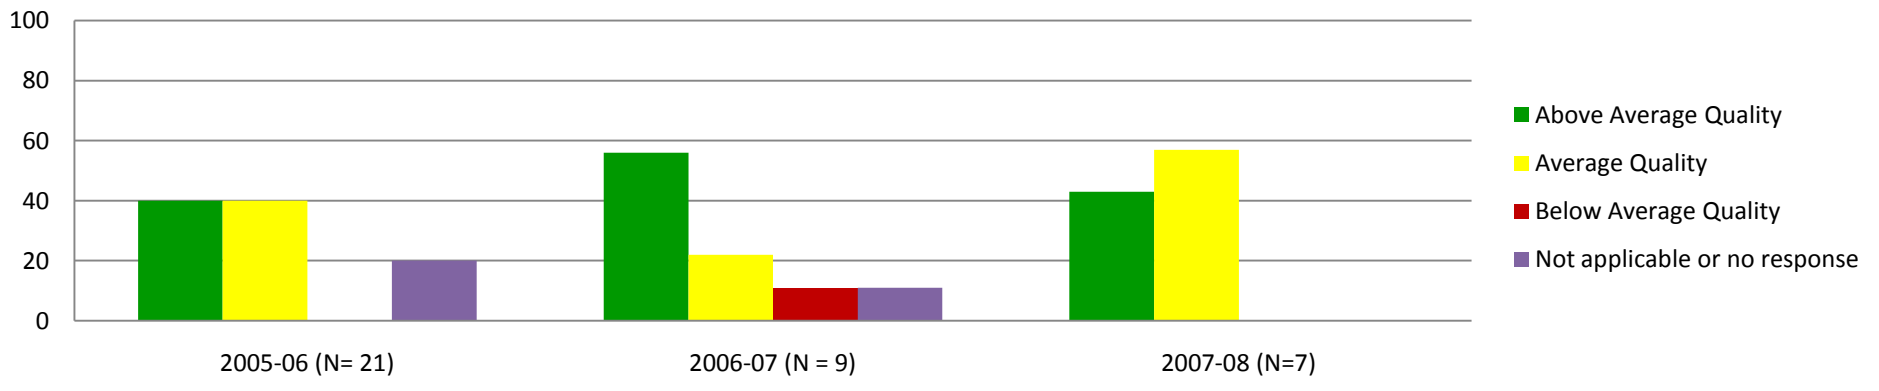

Ratings of Quality of RESEARCH OR CREATIVE ACTIVITY TRAINING Provided in Respondents' Degree Programs: Percentage of responses from graduates of ALL CONSERVATORY OF MUSIC & DANCE Masters Programs for Years indicated