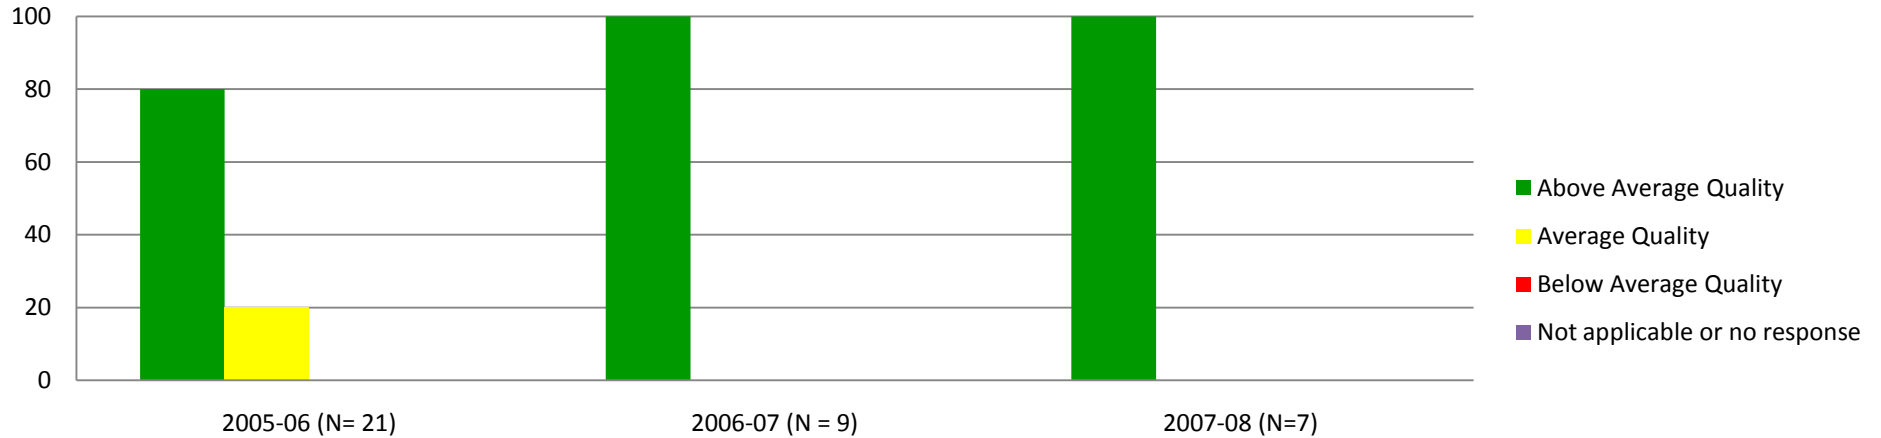

**Ratings of Quality of FACULTY in Respondents' Degree Programs:
Percentage of responses from graduates of ALL CONSERVATORY OF MUSIC
& DANCE Masters Programs for Years indicated**